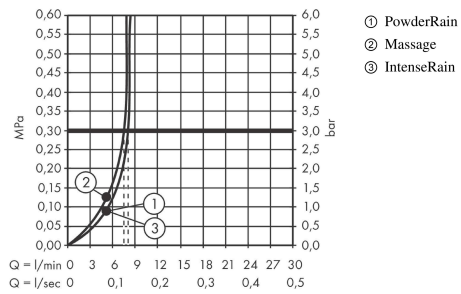

Pulsify Select S

Shower set 105 3jet Relaxation EcoSmart with shower bar 90 cm

Surfaces: **Matt White** Article Number: **24171700**

Description

product features

- consists of: hand shower, shower bar, shower hose, slider
- shower head size: 105 mm
- spray type: PowderRain, IntenseRain, Massage spray
- convenient diversion via Select button
- maximum flow rate at 3 bar: 8,2 l/min
- minimum flow pressure: 1,2 bar
- wall supports of plastic
- stand pipe length: 959 mm
- shower bar diameter: 22 mm
- profile stand pipe: round
- drilling distance 915 mm
- height-adjustable slider with locking push-button slider

Technology

Design awards

reddot winner 2021

Product image

Scale drawing

Pulsify Select S
Shower set 105 3jet Relaxation EcoSmart with shower bar 90 cm
 Surfaces: **Matt White** Article Number: **24171700**

Flowchart

The consumption was measured in combination with the appropriate fittings (thermostat/mixer/in-wall valve) to reflect actual application in practice.

Pulsify Select S
Shower set 105 3jet Relaxation EcoSmart with shower bar 90 cm
 Surfaces: **Matt White** Article Number: **24171700**