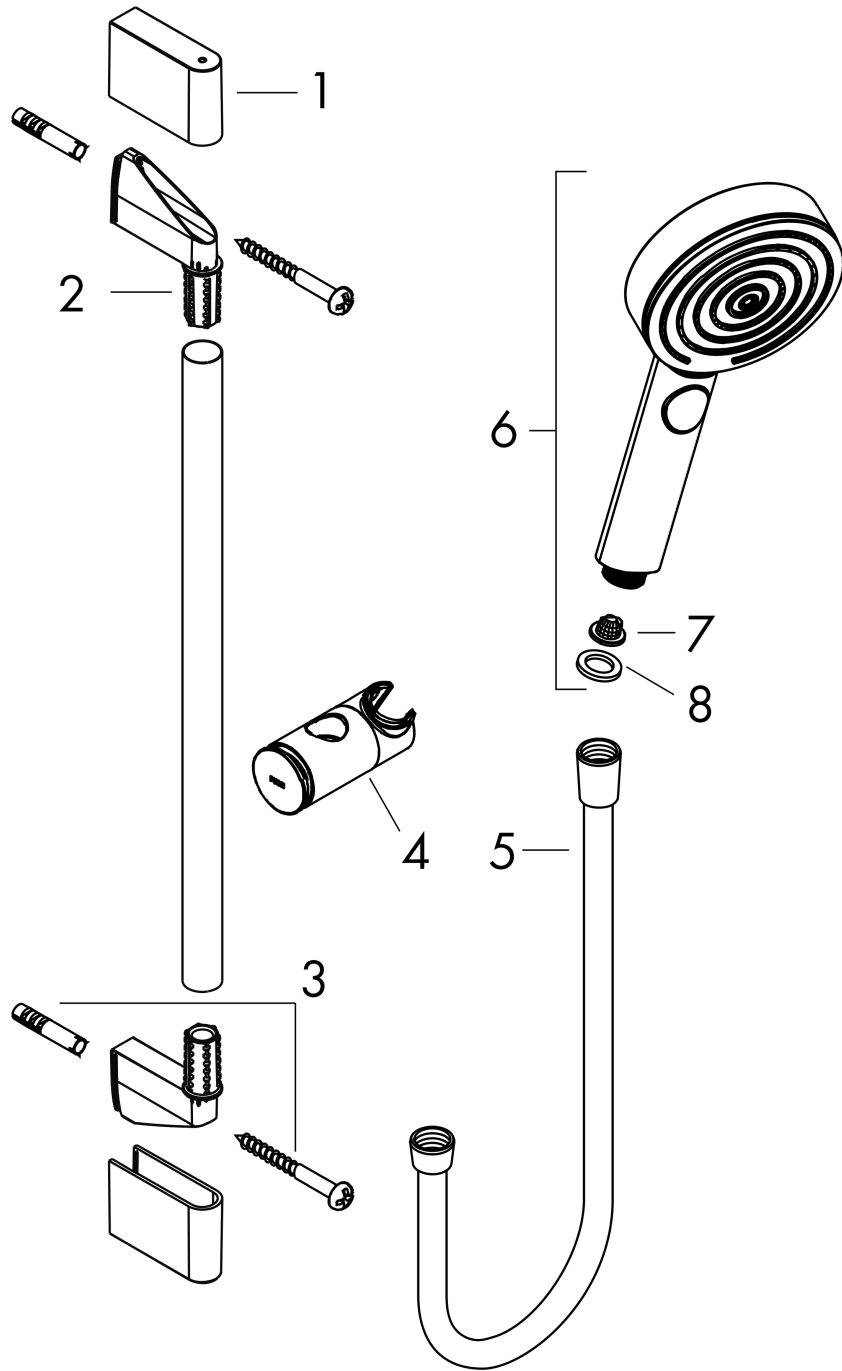

Pulsify Select S

Shower set 105 3jet Relaxation EcoSmart with shower bar 90 cm

Surfaces: **Matt White** Article Number: **24171700**

Description

product features

- consists of: hand shower, shower bar, shower hose, slider
- shower head size: 105 mm
- spray type: PowderRain, IntenseRain, Massage spray
- convenient diversion via Select button
- maximum flow rate at 3 bar: 8,2 l/min
- minimum flow pressure: 1,2 bar
- wall supports of plastic
- stand pipe length: 959 mm
- shower bar diameter: 22 mm
- profile stand pipe: round
- drilling distance 915 mm
- height-adjustable slider with locking push-button slider

Technology

Design awards

reddot winner 2021

Product image

Scale drawing

Pulsify Select S
Shower set 105 3jet Relaxation EcoSmart with shower bar 90 cm
 Surfaces: **Matt White** Article Number: **24171700**

Flowchart

The consumption was measured in combination with the appropriate fittings (thermostat/mixer/in-wall valve) to reflect actual application in practice.

Pulsify Select S
Shower set 105 3jet Relaxation EcoSmart with shower bar 90 cm
 Surfaces: **Matt White** Article Number: **24171700**

Exploded Drawing

Year of production: >06/21

Pulsify Select S
Shower set 105 3jet Relaxation EcoSmart with shower bar 90 cm
 Surfaces: **Matt White** Article Number: **24171700**

Spare part list

Year of production: >06/21