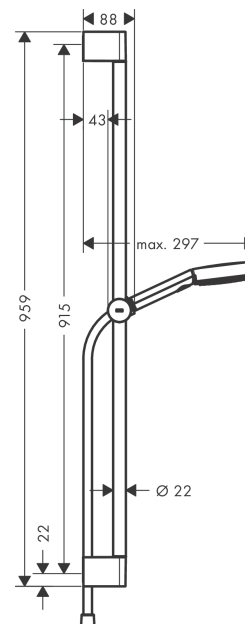

Pulsify Select S

Shower set 105 3jet Relaxation EcoSmart with shower bar 90 cm

Surfaces: **Matt White** Article Number: **24171700**

Description

product features

- consists of: hand shower, shower bar, shower hose, slider
- shower head size: 105 mm
- spray type: PowderRain, IntenseRain, Massage spray
- convenient diversion via Select button
- maximum flow rate at 3 bar: 8,2 l/min
- minimum flow pressure: 1,2 bar
- wall supports of plastic
- stand pipe length: 959 mm
- shower bar diameter: 22 mm
- profile stand pipe: round
- drilling distance 915 mm
- height-adjustable slider with locking push-button slider

Technology

Design awards

reddot winner 2021

Product image

Scale drawing

Pulsify Select S
Shower set 105 3jet Relaxation EcoSmart with shower bar 90 cm
 Surfaces: **Matt White** Article Number: **24171700**

Flowchart

The consumption was measured in combination with the appropriate fittings (thermostat/mixer/in-wall valve) to reflect actual application in practice.

Pulsify Select S
Shower set 105 3jet Relaxation EcoSmart with shower bar 90 cm
 Surfaces: **Matt White** Article Number: **24171700**

Pos.	Description	Article Number	Price	PU
1	cover	95217700	-	1
2	wall support	95218000	-	1
3	mounting set	96179000	-	1
4	support, assy	93517700	-	1
5	shower hose Isiflex'B 1,60 m	28276700	-	1
6	-	24111700	-	1
7	filter	92672000	-	1
8	seal	98058000	-	1
a	tile-matching-disk 7 mm	97450000	-	1